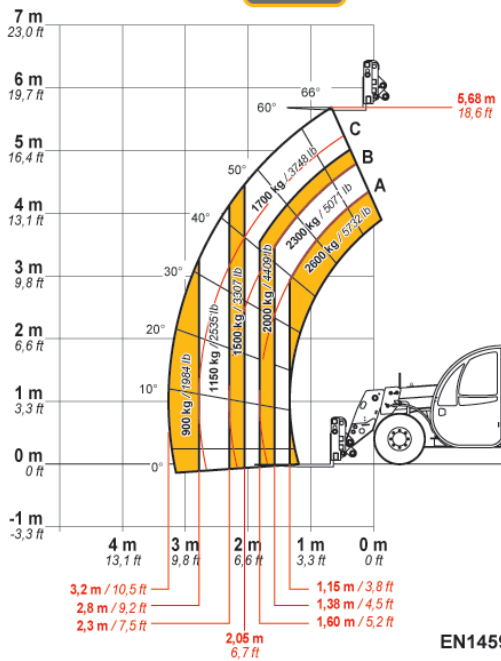

MAX
2600 kg / 5732 lb