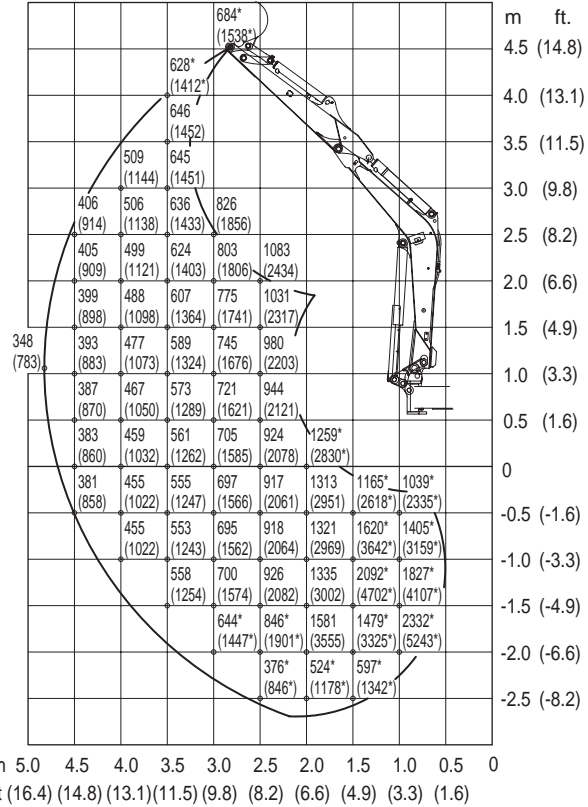

**SPECIFICATIONS**  
**Lifting Capacities**

**TB138FR**  
**Equipped with Long Arm**

**Over Front ; Dozer Blade Up**

Units: daN(lbs.)

**TB138FR**  
**Equipped with Long Arm**

**Over Rear**

**Over Side**

Units: daN(lbs.)