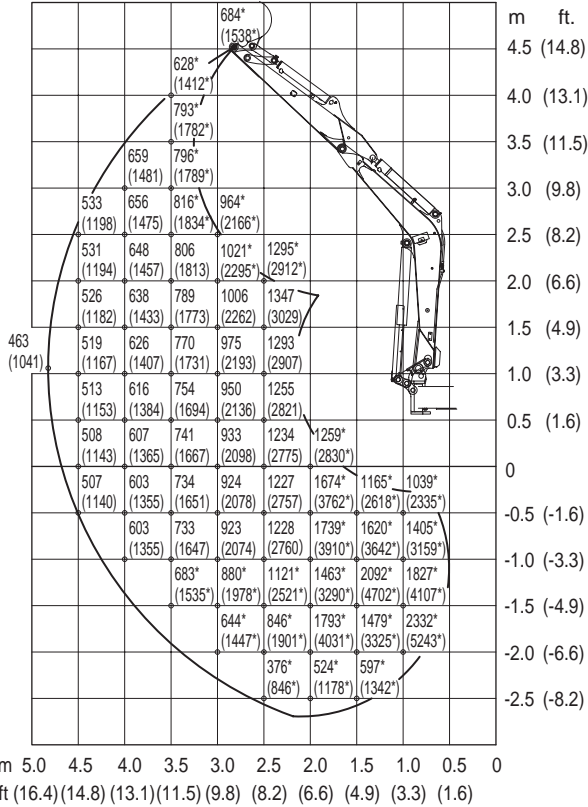

**SPECIFICATIONS**  
**Lifting Capacities**

**TB138FR**  
**Equipped with Long Arm**

**Over Front ; Dozer Blade Up**

Units: daN(lbs.)

**TB138FR**  
**Equipped with Long Arm**

**Over Rear**

**Over Side**

Units: daN(lbs.)