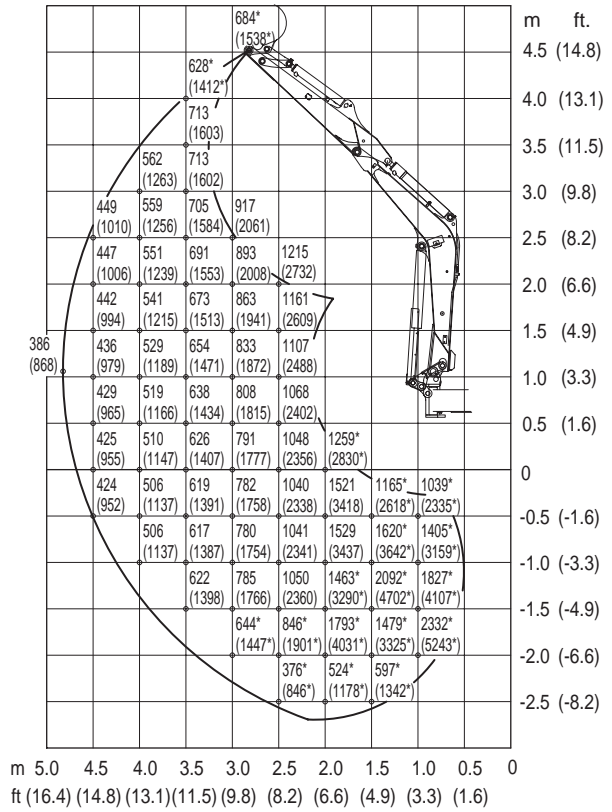

**SPECIFICATIONS**  
**Lifting Capacities**

**TB138FR**  
**Equipped with Long Arm**

**Over Front ; Dozer Blade Up**

Units: daN(lbs.)

**TB138FR**  
**Equipped with Long Arm**

**Over Rear**

**Over Side**

Units: daN(lbs.)